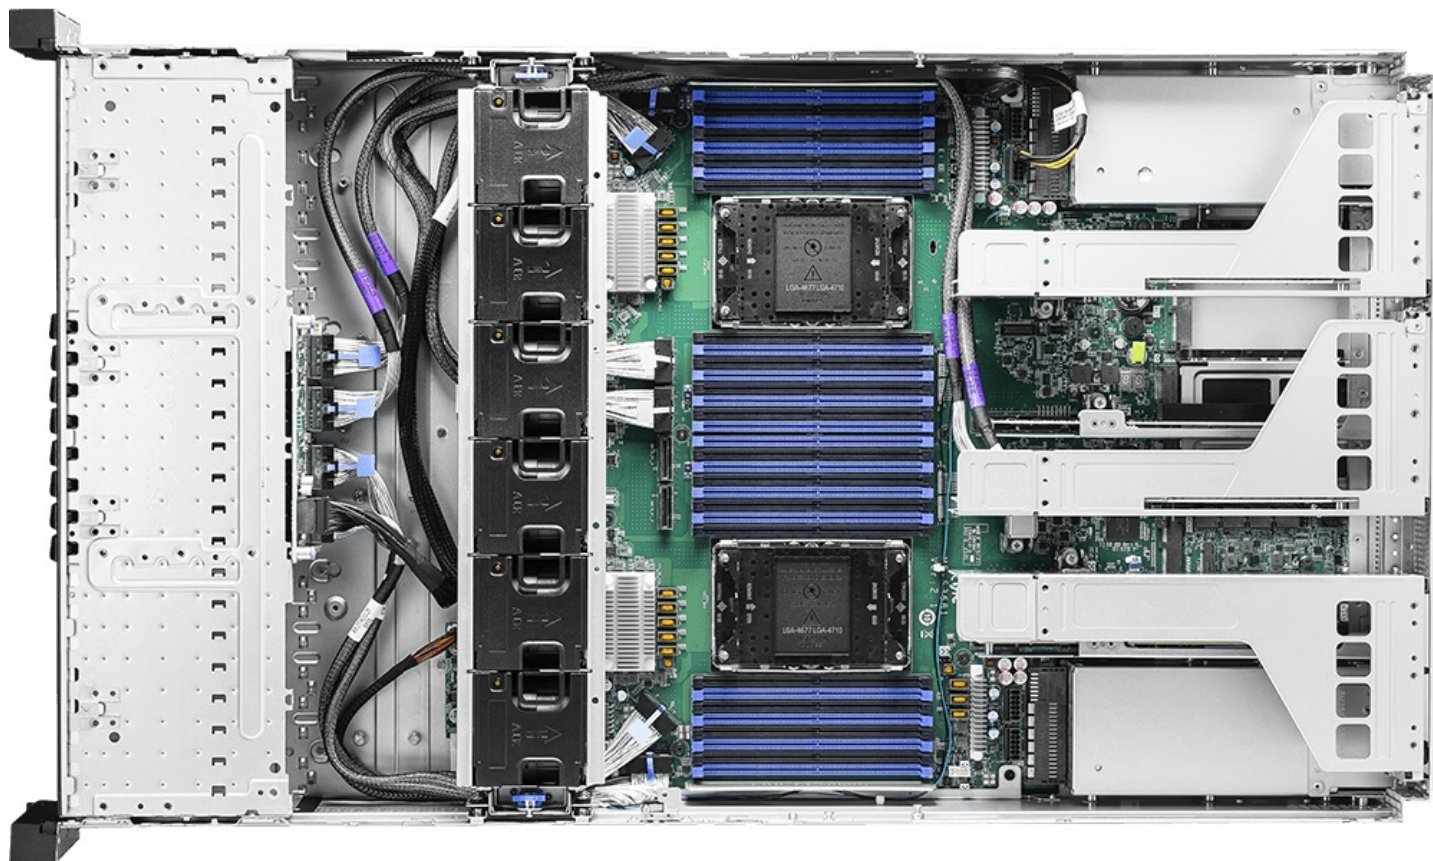

Запросите персональное коммерческое предложение - наши менеджеры ответят в течение 1 часа

Тел: +7 499 288-20-15 | Email: sale@msi-russia.ru | <https://msi-russia.ru>

Отправьте запрос на коммерческое предложение и получите индивидуальные цены и сроки поставки. Серверы, ноутбуки, моноблоки, материнские платы и видеокарты. Игровые ПК, мониторы и комплектующие. Каталог, актуальные цены, наличие и поставка

Тел: +7 499 288-20-15 | Email: sale@msi-russia.ru | <https://msi-russia.ru>