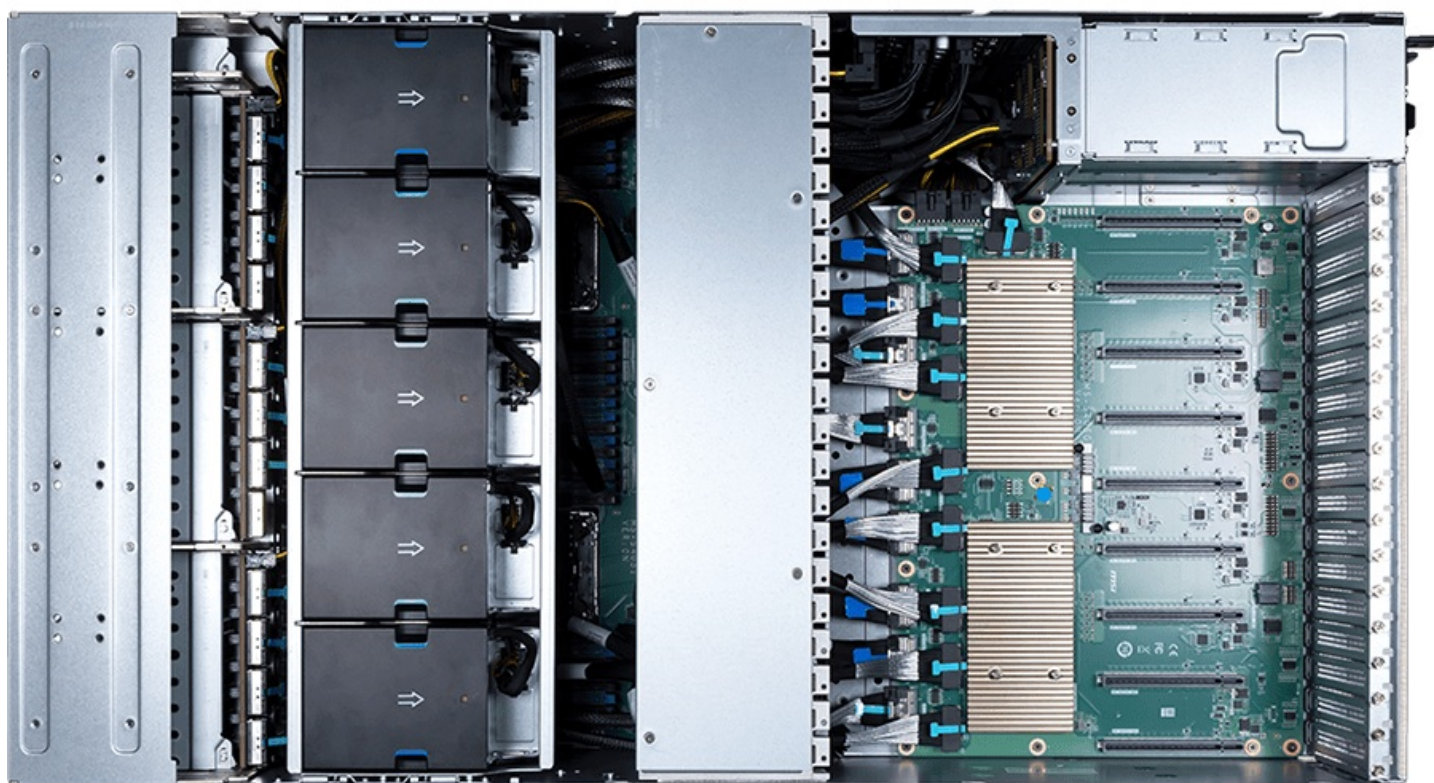

Запросите персональное коммерческое предложение - наши менеджеры ответят в течение 1 часа

Тел: +7 499 288-20-15 | Email: sale@msi-russia.ru | <https://msi-russia.ru>

Отправьте запрос на коммерческое предложение и получите индивидуальные цены и сроки поставки. Серверы, ноутбуки, моноблоки, материнские платы и видеокарты. Игровые ПК, мониторы и комплектующие. Каталог, актуальные цены, наличие и поставка

Тел: +7 499 288-20-15 | Email: sale@msi-russia.ru | <https://msi-russia.ru>