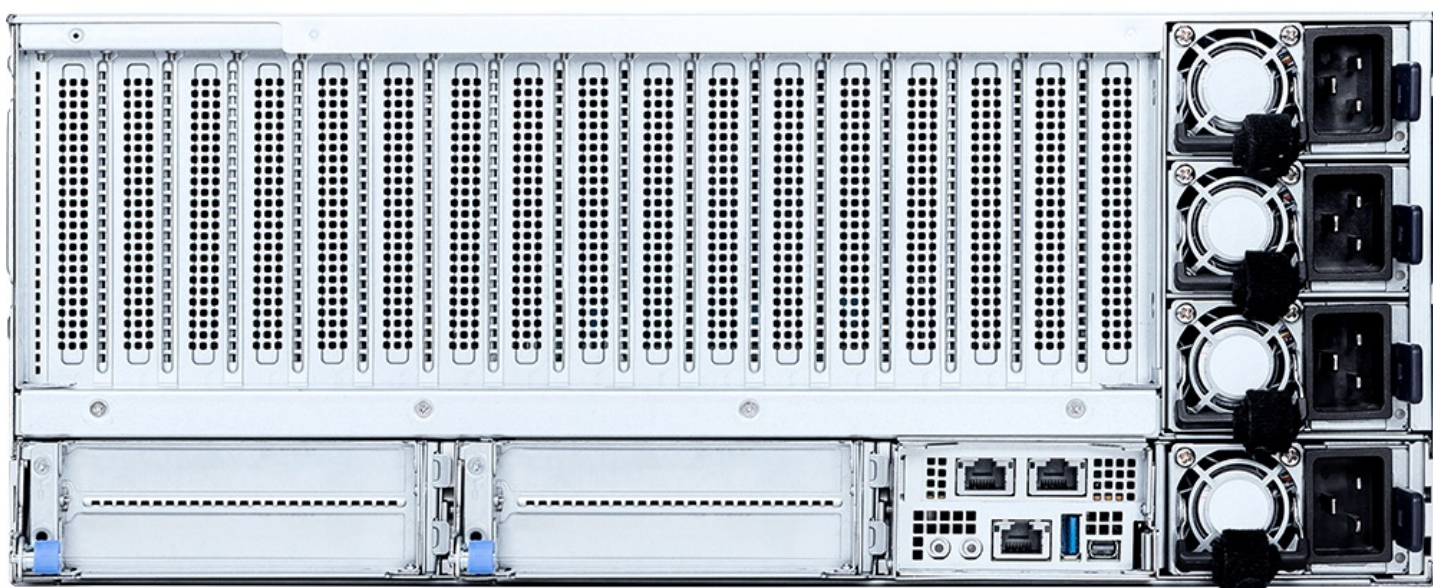

Запросите персональное коммерческое предложение - наши менеджеры ответят в течение 1 часа

Тел: +7 499 288-20-15 | Email: sale@msi-russia.ru | <https://msi-russia.ru>

Отправьте запрос на коммерческое предложение и получите индивидуальные цены и сроки поставки. Серверы, ноутбуки, моноблоки, материнские платы и видеокарты. Игровые ПК, мониторы и комплектующие. Каталог, актуальные цены, наличие и поставка

Тел: +7 499 288-20-15 | Email: sale@msi-russia.ru | <https://msi-russia.ru>